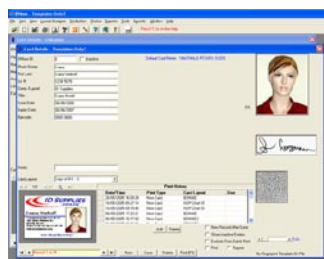

IDNow is an Australian designed, fully customisable, stand alone identification software system which is a user friendly, software package which offers multiple and unlimited database facilities. Technical support and upgrades are available.

With its easy to use WYSIWYG card designer IDNow makes designing card layouts a simple task.

Photographs may be used from a range of different sources some of which are digital video cameras via USB or firewire. Digital still cameras via twain interface, some analogue video cameras via a capture card, web cameras or photos stored on disk or hard drive.

Full import of all database fields, data source may be tab or comma delimited text file or Access database. Photographs, signatures, fingerprint images and templates may be imported from an Access database also. Card layouts may automatically be assigned based on the data being imported.

Support is available for Windows 2000 and XP. Official support for Windows NT4, 95, 98, and ME is no longer available although IDNow may run if your system has all of the latest updates from Microsoft.

Free updates for registered users for the life of the software (site licences may have an annual support charge). Quick turnaround on bug fixes and requested enhancements. Usually within 24 hours.